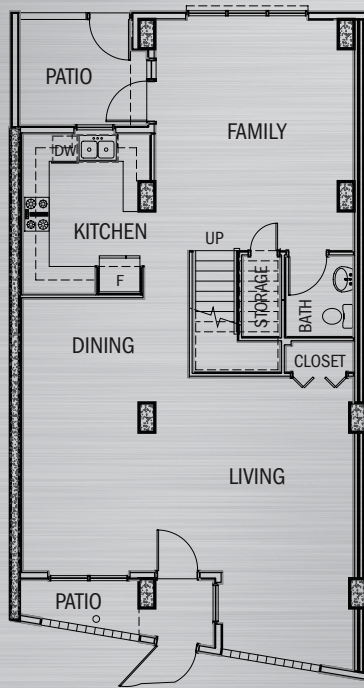

FIRST FLOOR

SECOND FLOOR

THIRD FLOOR

3 LEVEL ROW HOME
 2 Bedroom
 Entertaining Area + Loft
 2 Full Baths, 3 Half baths

INDOOR
 2,613 Sq. Ft.

OUTDOOR
 403 Sq. Ft.

COMBINED
 3,016 Sq. Ft.

RESIDENCES
 121