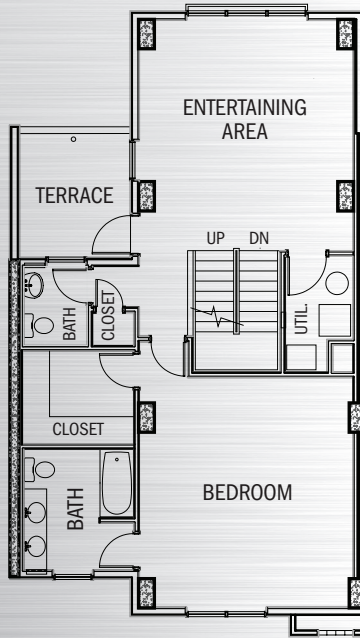

FIRST FLOOR

SECOND FLOOR

THIRD FLOOR

3 LEVEL ROW HOME
 2 Bedroom
 Entertaining Area + Loft
 2 Full Baths, 3 Half baths

INDOOR
 2,613 Sq. Ft.

OUTDOOR
 403 Sq. Ft.

COMBINED
 3,016 Sq. Ft.

RESIDENCES
 121